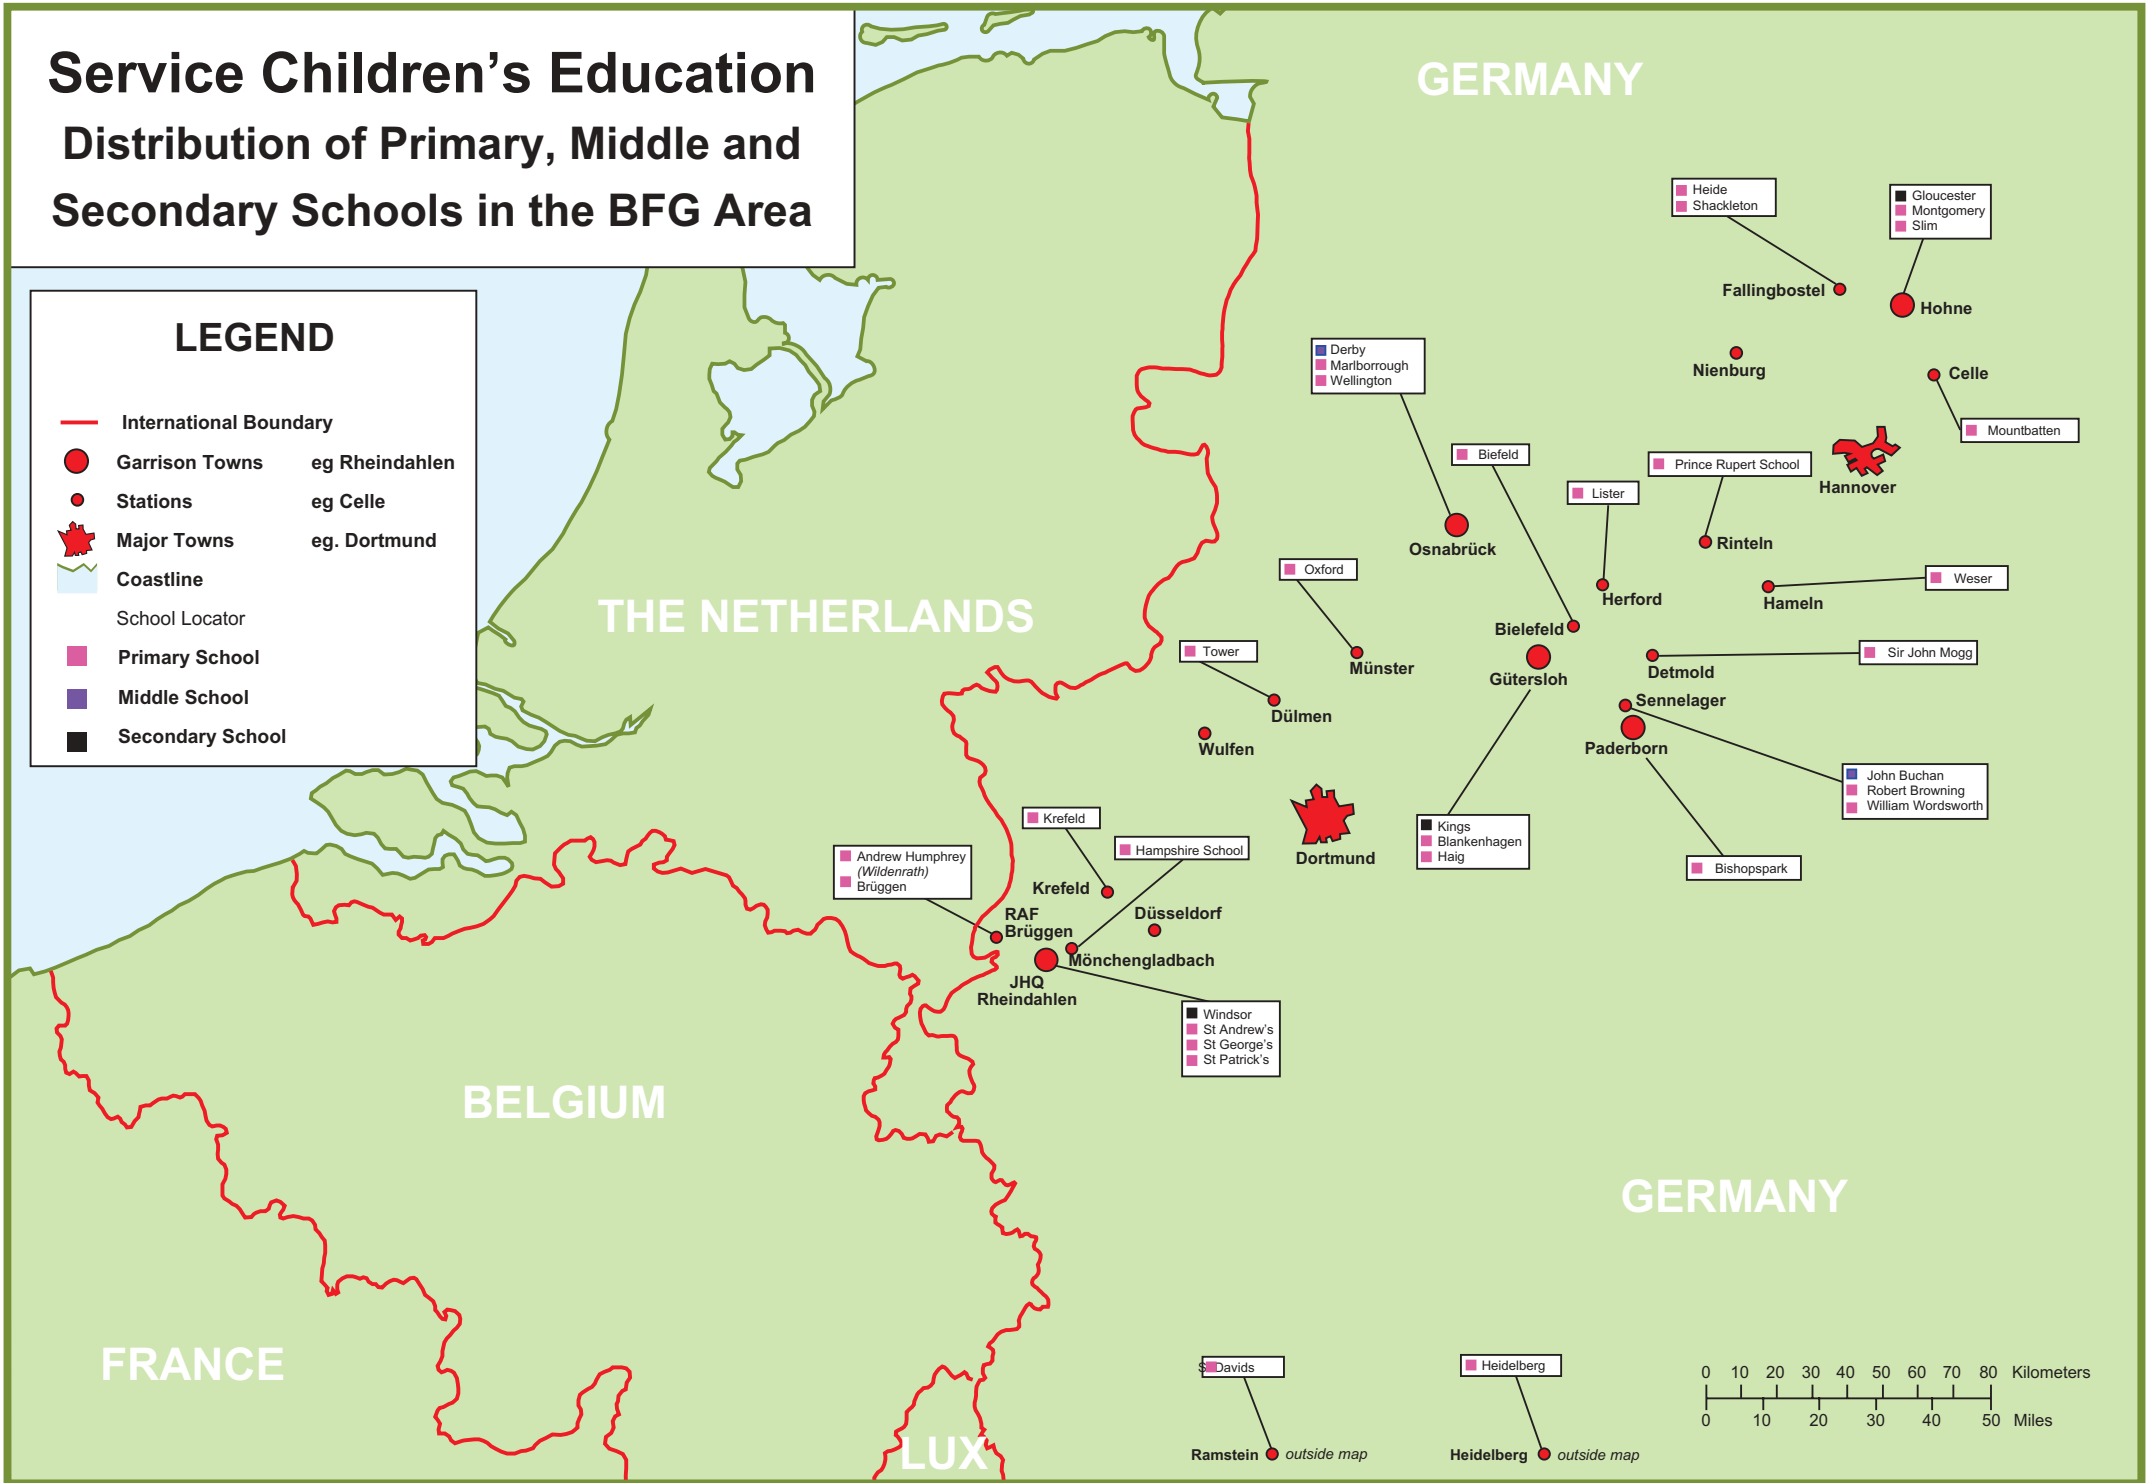

Service Children's Education Foundation Stage 1 Locations for 3 Year Olds (as at 1 Sep 01)

LEGEND

-  International Boundary
-  Garrison Towns eg Rheindahlen
-  Stations eg Celle
-  Major Towns eg. Dortmund
-  Coastline
-  School Locator
- Foundation Stage 1 (FS1) Settings**

Dortmund

Münster

Dülmen

Osnabrück

FS1 of Bielefeld School
● Bielefeld school

FS1 of Lister School
● Lister School

Herford

Gütersloh

FS1 Settings in Sennelager
● Dempsey
● Teddy Bears
● Normandy Nursery

FS1 of Bishopspark School
● Bishopspark School
● Honeypots
● Alanbrooke

Service Children's Education Distribution of Primary, Middle and Secondary Schools in the BFG Area

LEGEND

- International Boundary
- Garrison Towns eg Rheindahlen
- Stations eg Celle
- ★ Major Towns eg. Dortmund
- Coastline
- School Locator
- Primary School
- Middle School
- Secondary School

Service Children's Education Schools Locations Worldwide (as at 1 Sep 01)