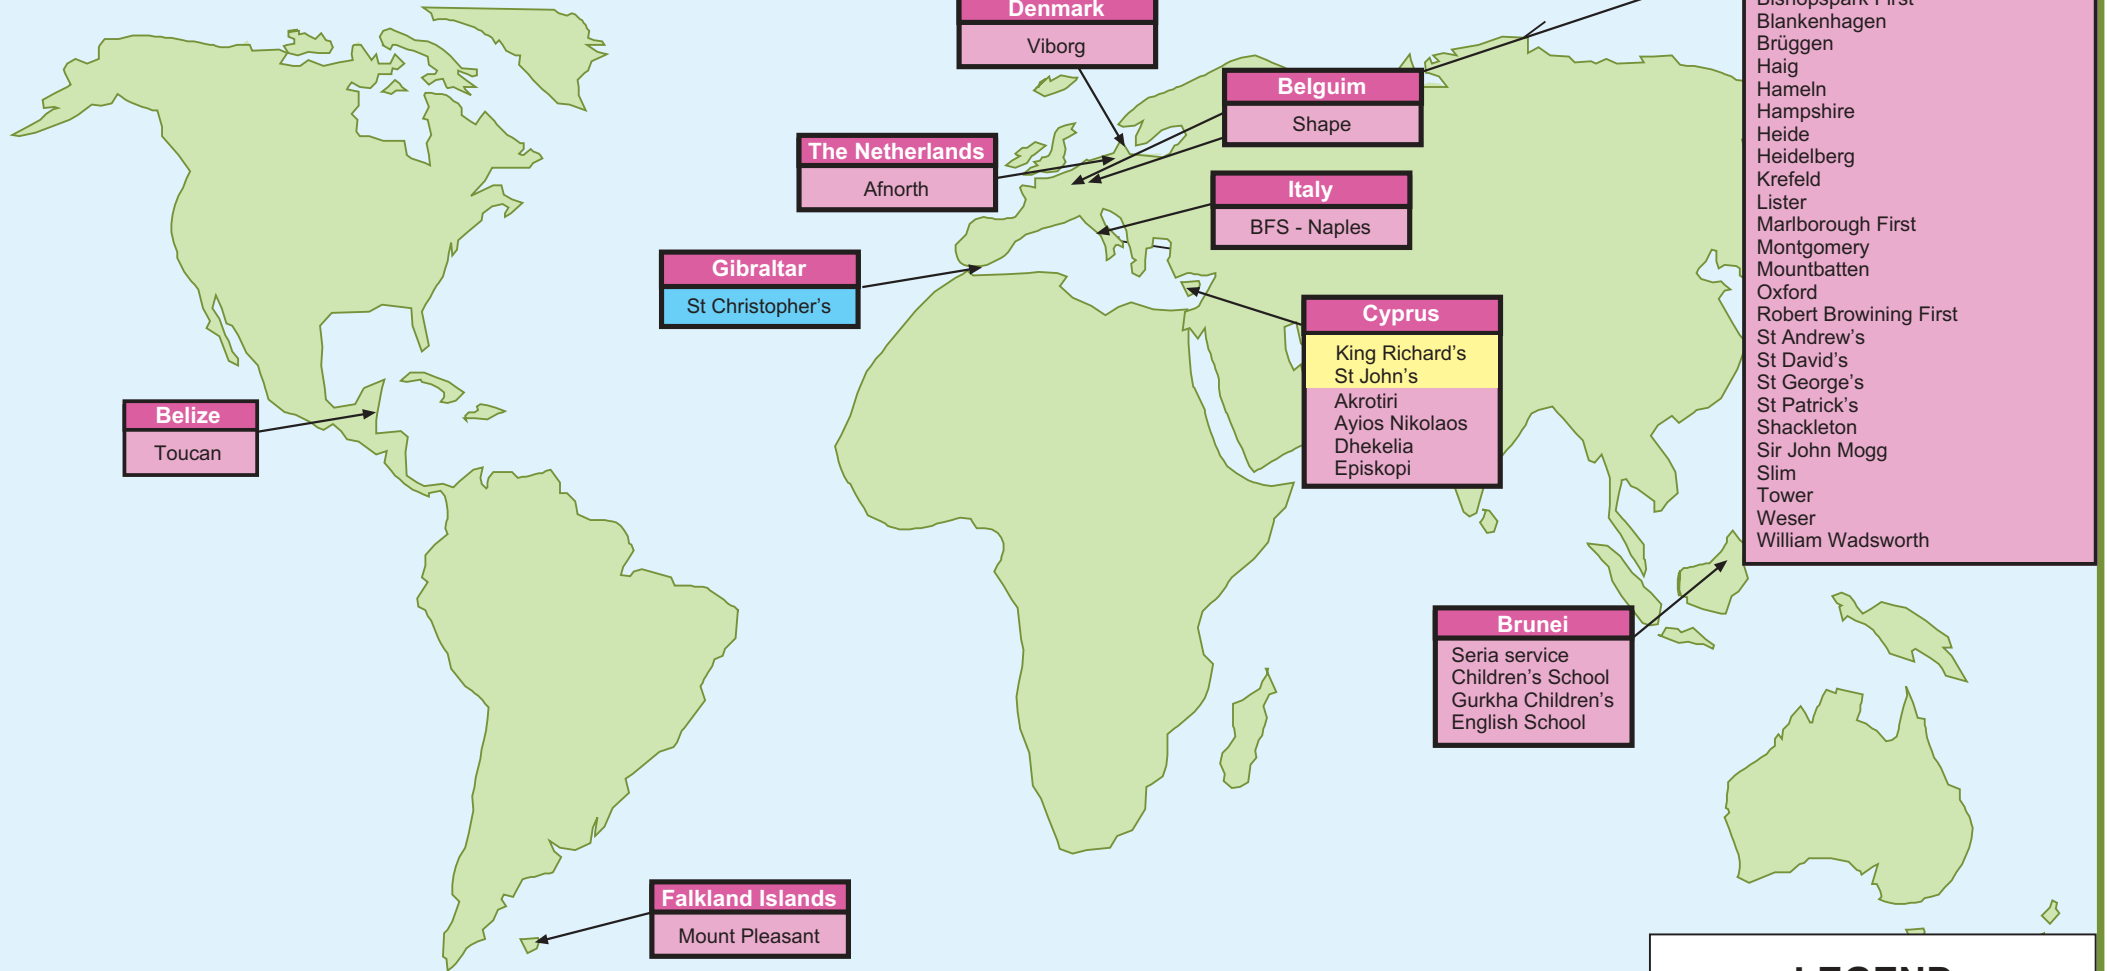

Service Children's Education Foundation Stage 1 Locations for 3 Year Olds (as at 1 Sep 01)

LEGEND

-  International Boundary
-  Garrison Towns eg Rheindahlen
-  Stations eg Celle
-  Major Towns eg. Dortmund
-  Coastline
-  School Locator
- Foundation Stage 1 (FS1) Settings**

Dortmund

Münster

Dülmen

Osnabrück

FS1 of Bielefeld School
● Bielefeld school

FS1 of Lister School
● Lister School

Herford

Gütersloh

FS1 Settings in Sennelager
● Dempsey
● Teddy Bears
● Normandy Nursery

FS1 of Bishopspark School
● Bishopspark School
● Honeypots
● Alanbrooke

Service Children's Education Distribution of Primary, Middle and Secondary Schools in the BFG Area

LEGEND

- International Boundary
- Garrison Towns eg Rheindahlen
- Stations eg Celle
- ★ Major Towns eg. Dortmund
- Coastline
- School Locator
- Primary School
- Middle School
- Secondary School

Service Children's Education Schools Locations Worldwide (as at 1 Sep 01)