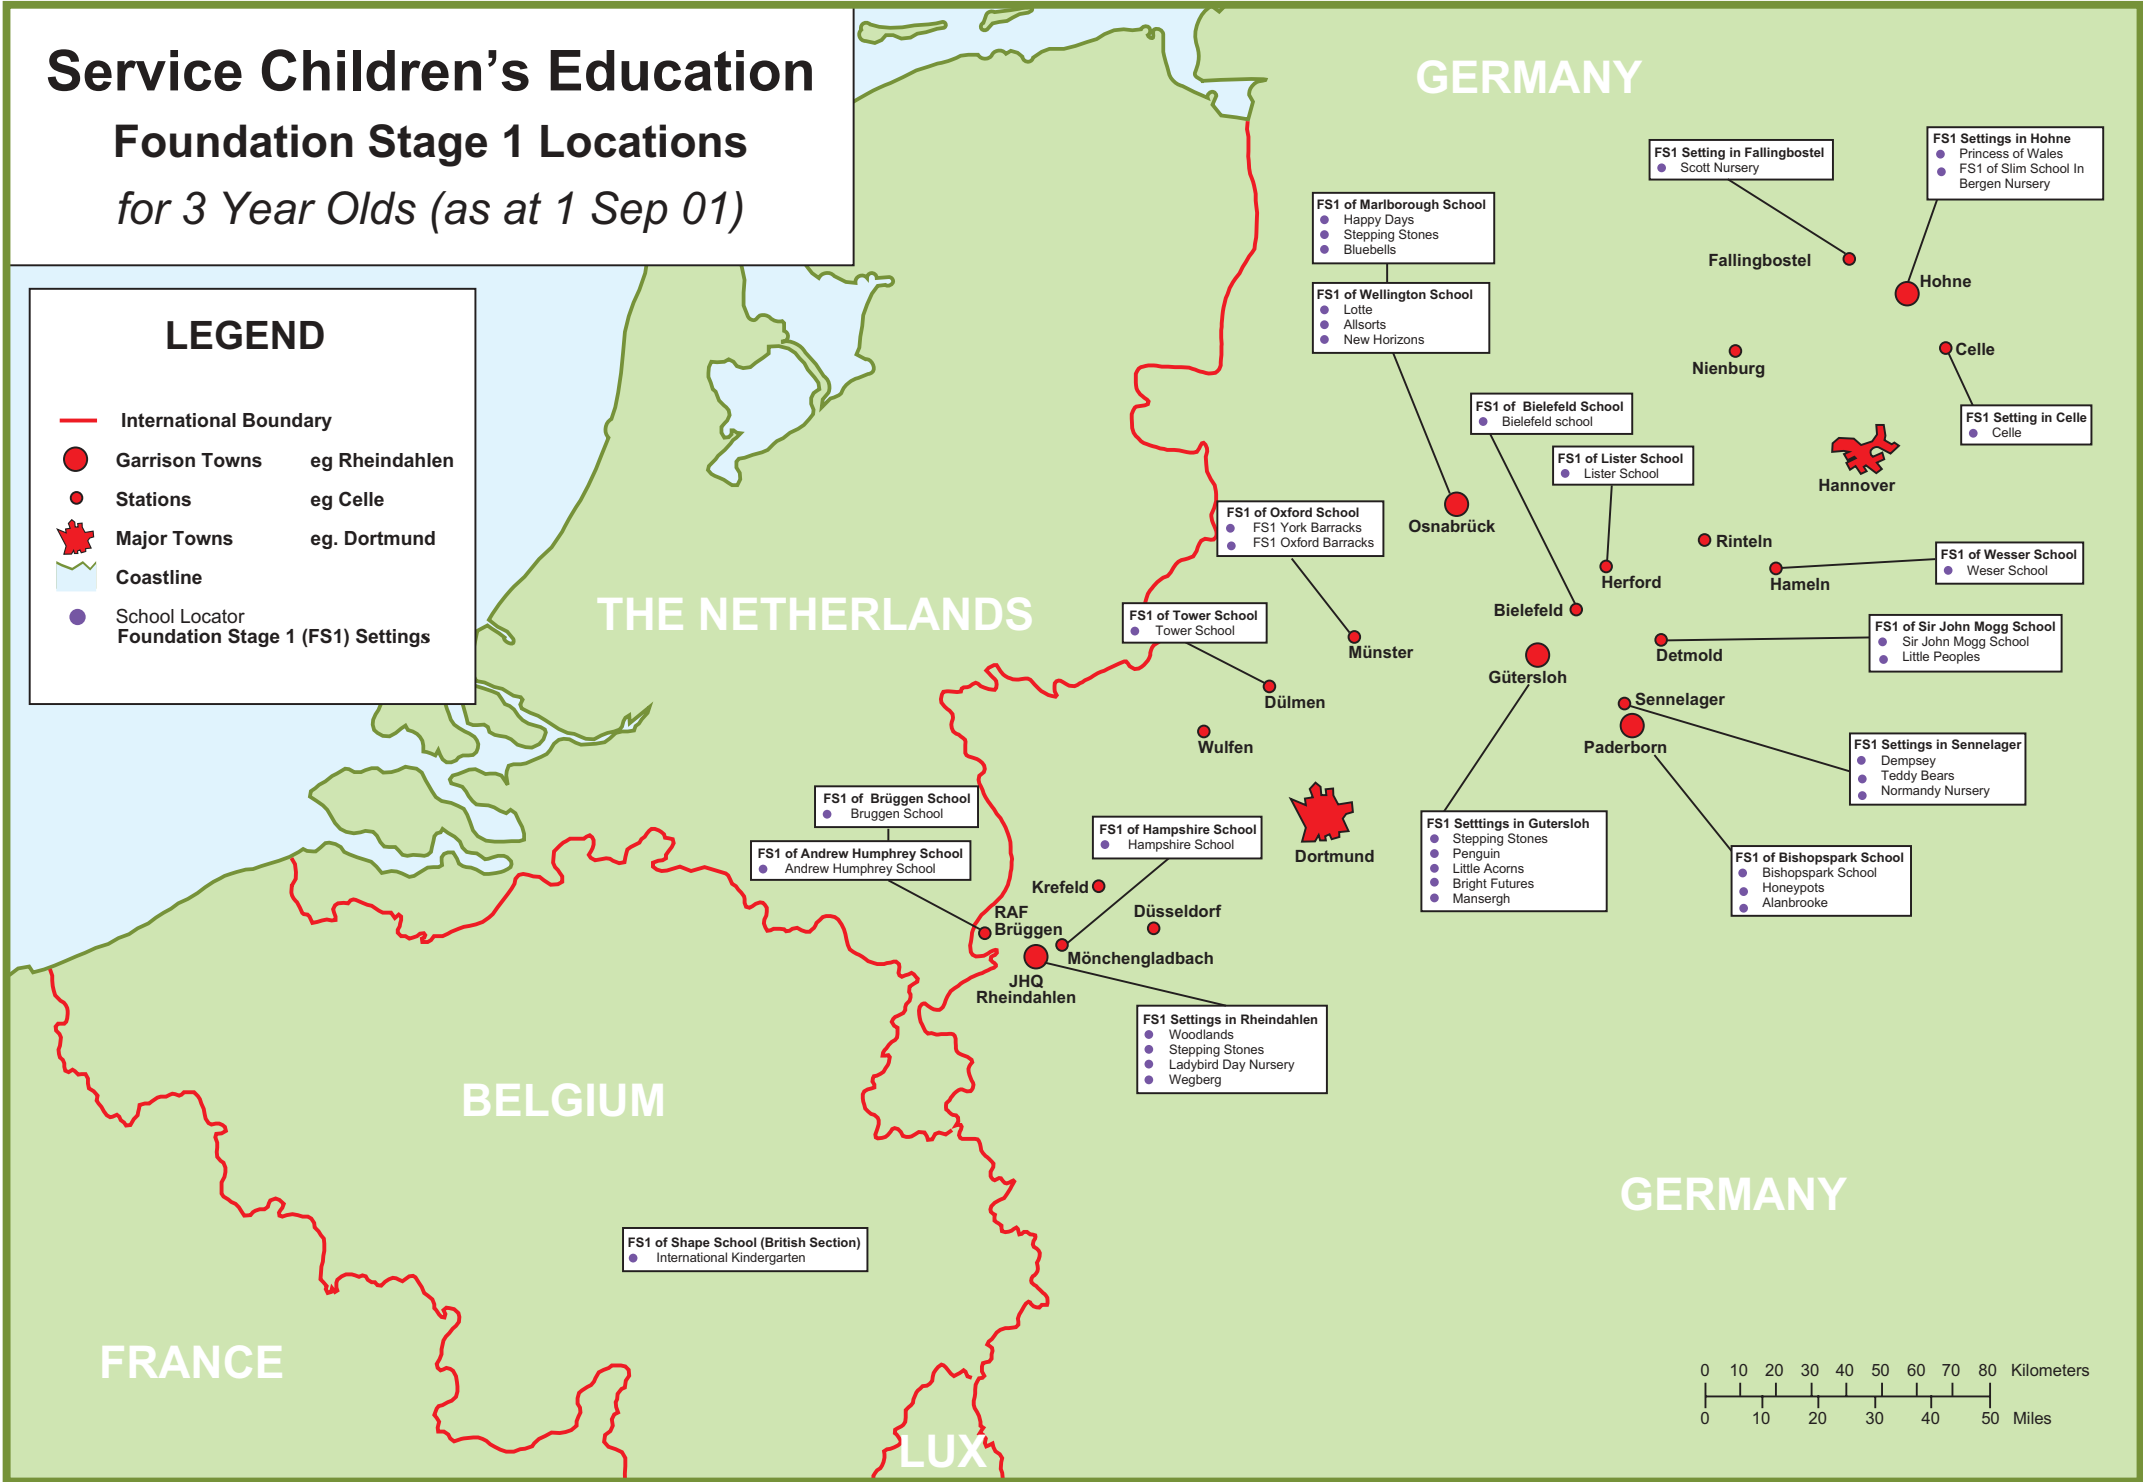

Service Children's Education Foundation Stage 1 Locations for 3 Year Olds (as at 1 Sep 01)

LEGEND

-  International Boundary
-  Garrison Towns eg Rheindahlen
-  Stations eg Celle
-  Major Towns eg. Dortmund
-  Coastline
-  School Locator
- Foundation Stage 1 (FS1) Settings**

Service Children's Education Distribution of Primary, Middle and Secondary Schools in the BFG Area

LEGEND

-  International Boundary
-  Garrison Towns eg Rheindahlen
-  Stations eg Celle
-  Major Towns eg. Dortmund
-  Coastline
-  School Locator
-  Primary School
-  Middle School
-  Secondary School

 Davids
Ramstein  outside map

 Heidelberg
Heidelberg  outside map

Service Children's Education Schools Locations Worldwide (as at 1 Sep 01)

LEGEND	
	Secondary School
	Middle School
	First and Primary Schools