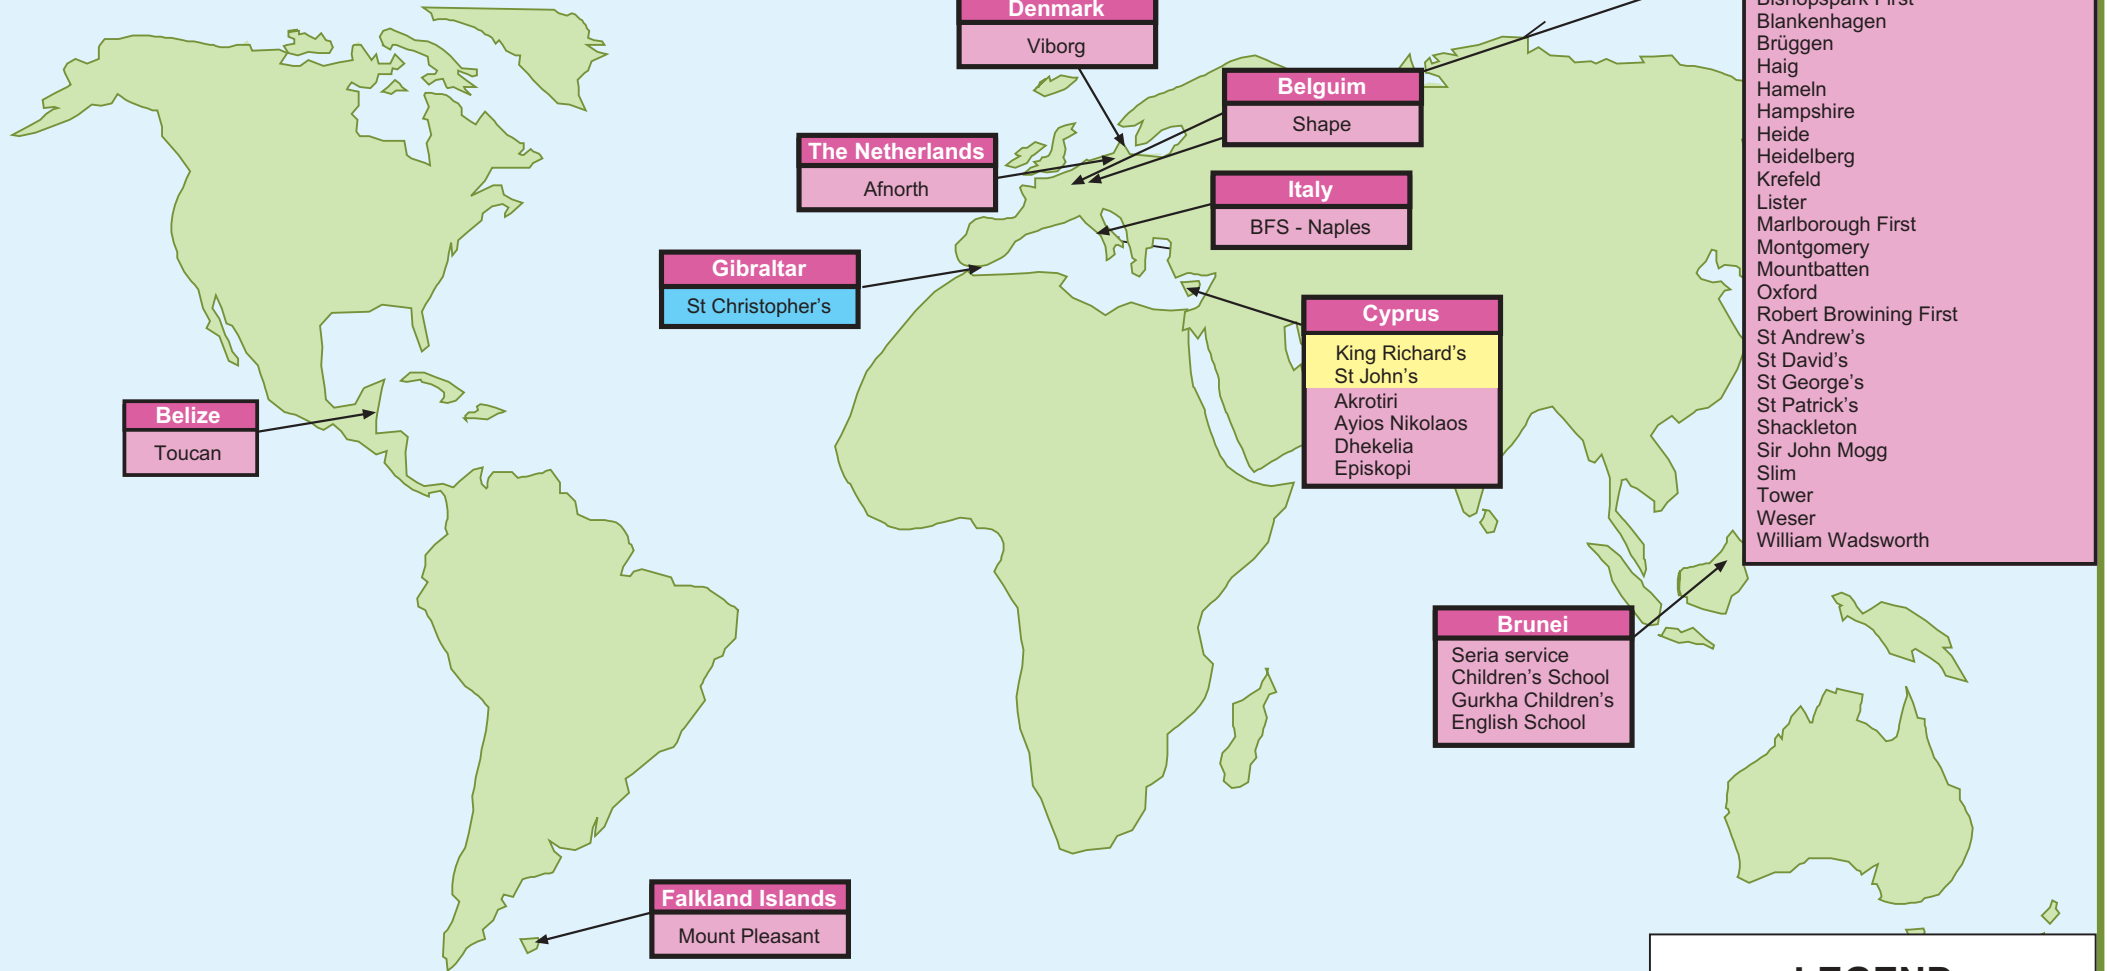

Service Children's Education Foundation Stage 1 Locations for 3 Year Olds (as at 1 Sep 01)

LEGEND

-  International Boundary
-  Garrison Towns eg Rheindahlen
-  Stations eg Celle
-  Major Towns eg. Dortmund
-  Coastline
-  School Locator
- Foundation Stage 1 (FS1) Settings**

Service Children's Education Distribution of Primary, Middle and Secondary Schools in the BFG Area

LEGEND

-  International Boundary
-  Garrison Towns eg Rheindahlen
-  Stations eg Celle
-  Major Towns eg. Dortmund
-  Coastline
-  School Locator
-  Primary School
-  Middle School
-  Secondary School

 Davids
Ramstein  outside map

 Heidelberg
Heidelberg  outside map

Service Children's Education Schools Locations Worldwide (as at 1 Sep 01)

LEGEND	
	Secondary School
	Middle School
	First and Primary Schools