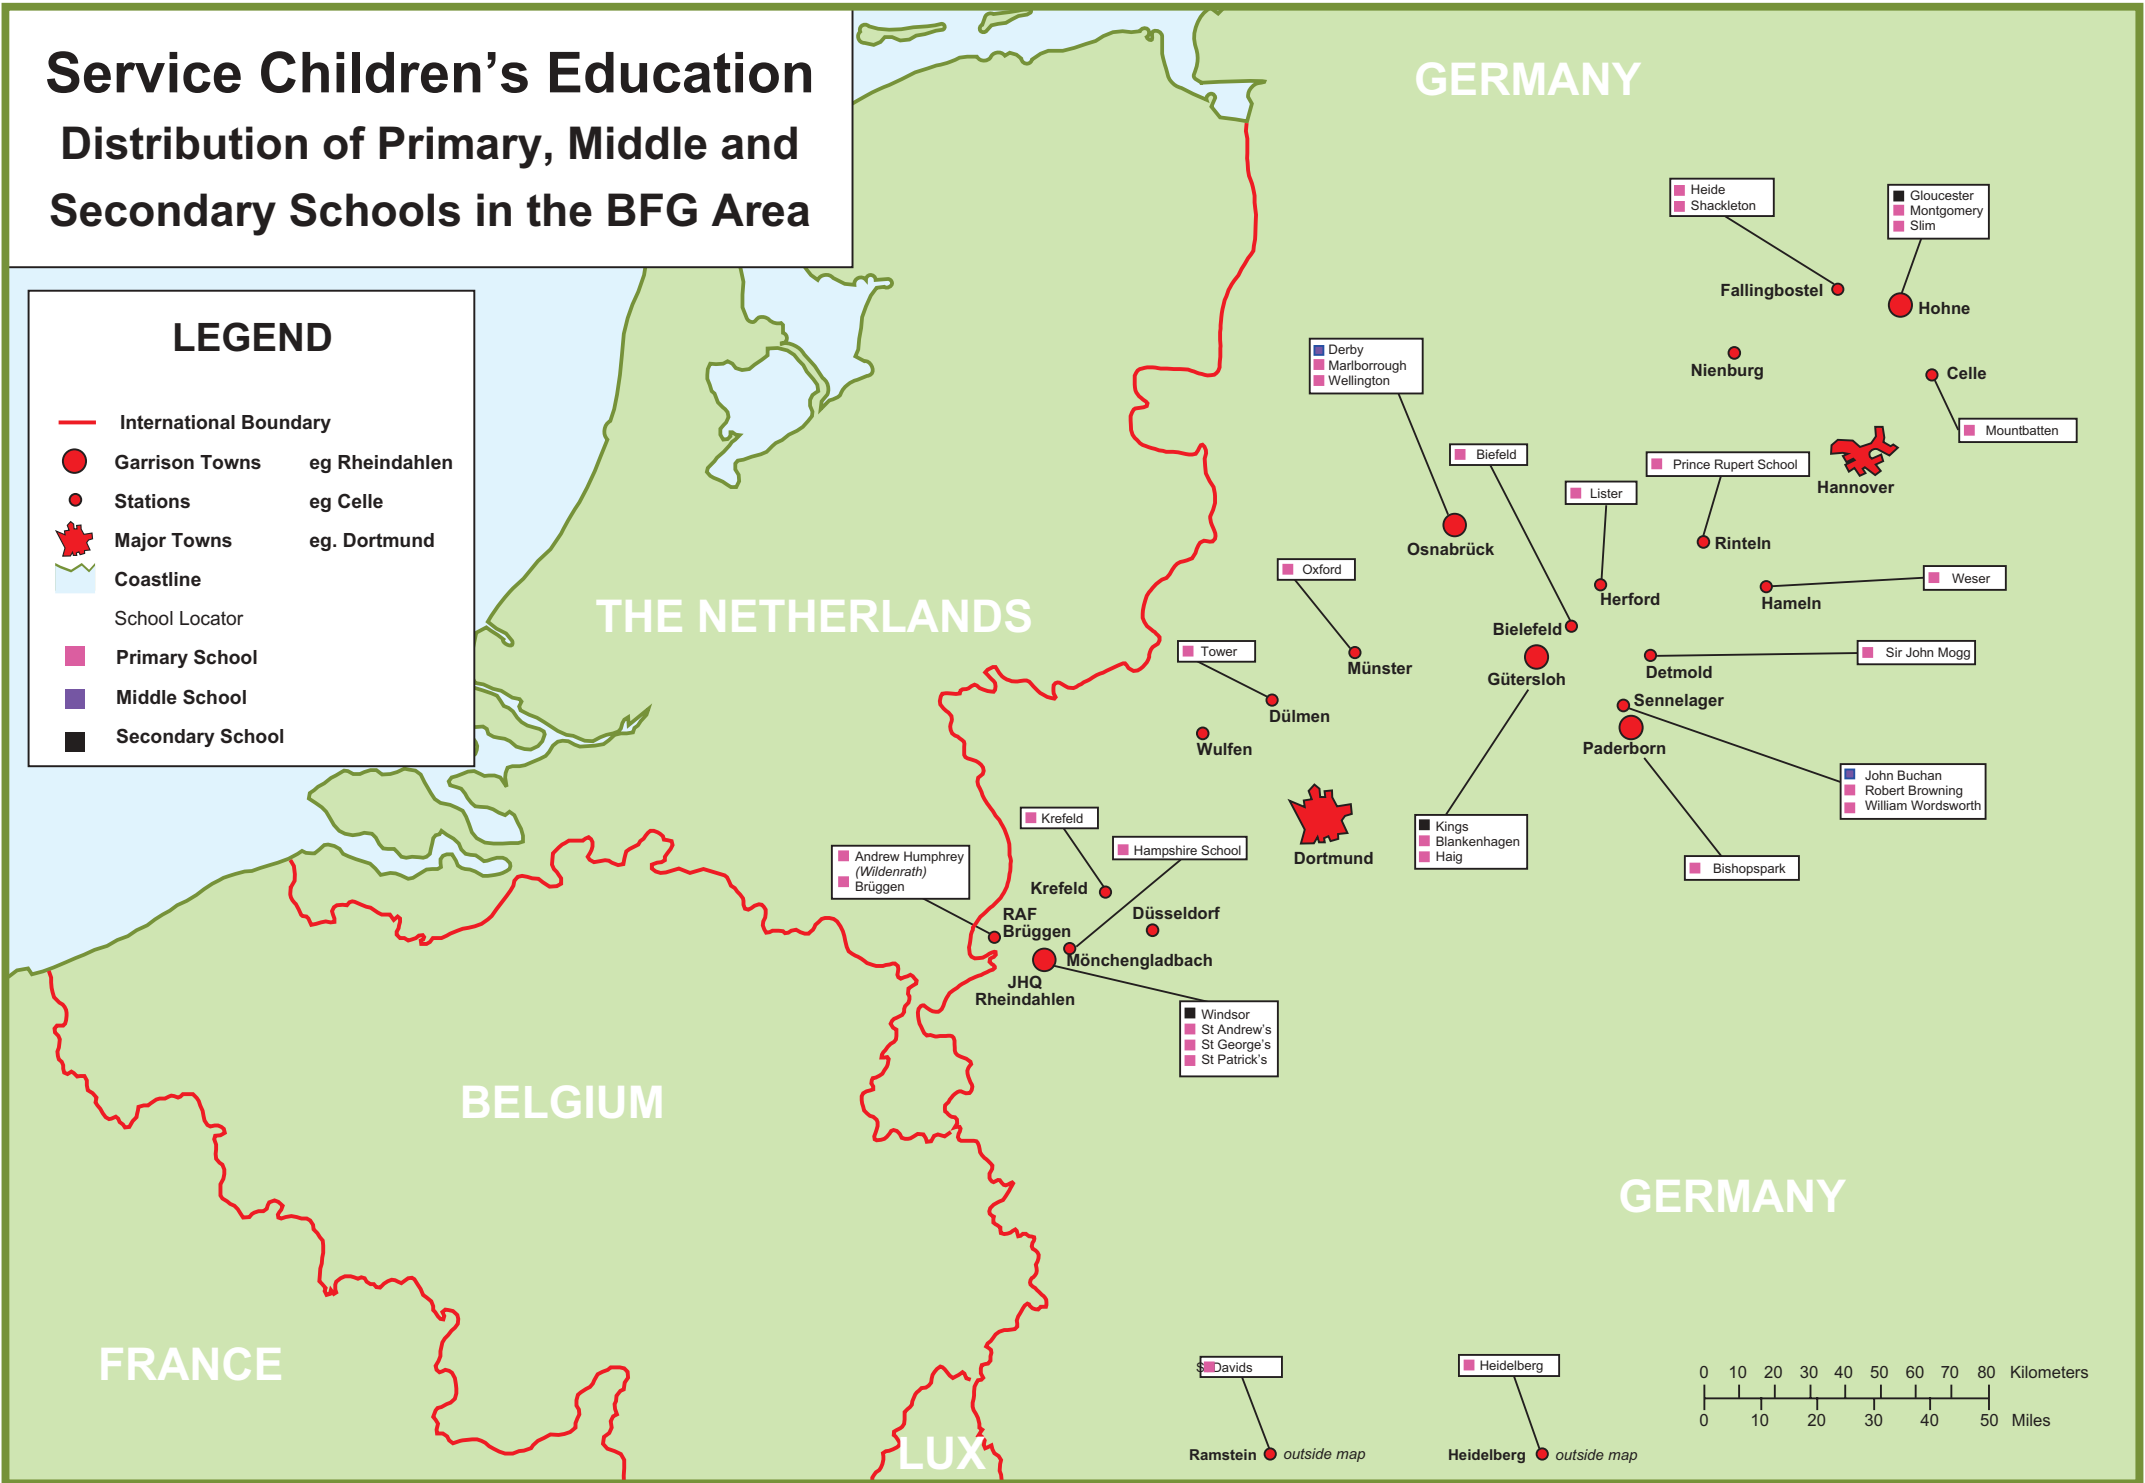

Service Children's Education Foundation Stage 1 Locations for 3 Year Olds (as at 1 Sep 01)

LEGEND

-  International Boundary
-  Garrison Towns eg Rheindahlen
-  Stations eg Celle
-  Major Towns eg. Dortmund
-  Coastline
-  School Locator
- Foundation Stage 1 (FS1) Settings**

Service Children's Education Distribution of Primary, Middle and Secondary Schools in the BFG Area

LEGEND

-  International Boundary
-  Garrison Towns eg Rheindahlen
-  Stations eg Celle
-  Major Towns eg. Dortmund
-  Coastline
-  School Locator
-  Primary School
-  Middle School
-  Secondary School

 Davids
Ramstein  outside map

 Heidelberg
Heidelberg  outside map

Service Children's Education Schools Locations Worldwide (as at 1 Sep 01)

LEGEND	
	Secondary School
	Middle School
	First and Primary Schools